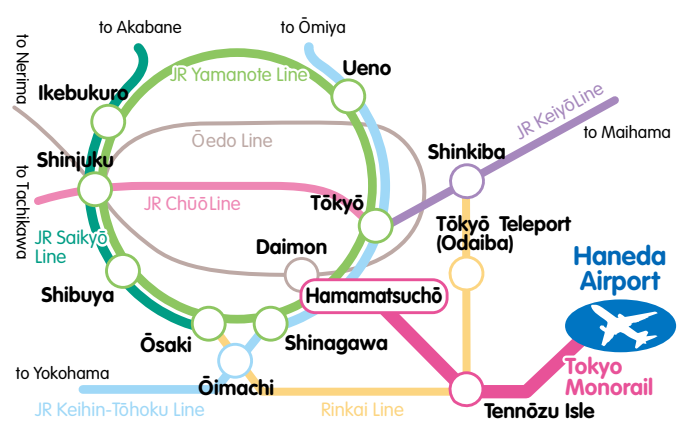

LANGUAGE
English

Metropolitan
area route
map included

Getting to Haneda Airport

Haneda Airport ↔ Central Tokyo

TOKYO MONORAIL Route Map

- MO 11** 羽田空港第2ターミナル Haneda Airport Terminal 2
Dom Intl
- MO 10** 羽田空港第1ターミナル Haneda Airport Terminal 1
Dom
- MO 08** 羽田空港第3ターミナル Haneda Airport Terminal 3
Intl
- MO 02** 天王洲アイランド Tennōzu Isle
Transfers: Rinkai Line
- MO 01** モノレール浜松町 Monorail Hamamatsuchō
Transfers: JR Yamanote Line/JR Keihin-Tōhoku Line
Toei Ōedo Line/Toei Asakusa Line

*Only major stations are shown. For other stations, please see the Tokyo metropolitan area route map on the back side.

Monorail Schedule

TOKYO MONORAIL Free Wi-Fi

Free Wi-Fi available on all TOKYO MONORAIL trains and stations!

JR EAST Travel Service Center

Very close from the arrival lobby at Terminal 3!
We help you arrange various JR tickets for your stay in Japan and provide transportation information

- <Location>**
Inside Haneda Airport Terminal 3 Station (2F)
- <Hours>**
6:45-20:00 (open year-round)
*Open hours may be subject to change. Please refer to homepage for details.
- <Services offered>**
 - Exchange for JAPAN RAIL PASS
 - Exchange and sale of JR EAST PASS
 - Sale of JR fare tickets (Shinkansen/Express trains)
 - Transportation information of mainly JR and tourist information
- <Languages>**
English, Japanese
*Support in your language may not be available depending on the day and time.

Tokyo Route Map

- G** Ginza Line 銀座線
- M** Marunouchi Line 丸の内線
- H** Hibiya Line 日比谷線
- T** Tozai Line 東西線
- C** Chiyoda Line 千代田線
- Y** Yurakucho Line 有楽町線
- Z** Hanzonon Line 有楽町線
- N** Namboku Line 南北線
- F** Fukutoshin Line 有楽町線
- Tokyo Metro 東京メトロ
- E** Toei Oedo Line 都営大江戸線
- A** Toei Asakusa Line 都営浅草線
- I** Toei Mita Line 都営三田線
- S** Toei Shinjuku Line 都営新宿線
- Toei Subway 都営地下鉄
- Line Name 路線名
- JR** JR Lines JR