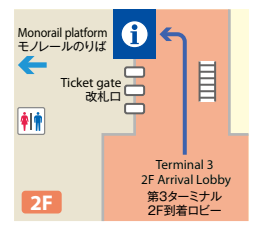

*Only major stations are shown. For other stations, please see the Tokyo metropolitan area route map on the back side.

Monorail Schedule

TOKYO MONORAIL Free Wi-Fi

Free Wi-Fi available on all TOKYO MONORAIL trains and stations!

No app download or password input required. Authentication through an email address or SNS account is all that's needed to connect.

How to use

- 1 On the service options page, select "SSID: **00_Monorail_Free_Wi-Fi**"
- 2 Select your preferred language, then authenticate through your email address or an SNS account
- 3 You're connected! Limit 1 hour per each session. (Can connect an unlimited number of times)

JR EAST Travel Service Center

Very close from the arrival lobby at Terminal 3!
We help you arrange various JR tickets for your stay in Japan and provide transportation information

- <Location>**
Inside Haneda Airport Terminal 3 Station (2F)
- <Hours>**
6:45-20:00 (open year-round)
*Open hours may be subject to change. Please refer to homepage for details.
- <Services offered>**
 - Exchange for JAPAN RAIL PASS
 - Exchange and sale of JR EAST PASS
 - Sale of JR fare tickets (Shinkansen/Express trains)
 - Transportation information of mainly JR and tourist information
- <Languages>**
English, Japanese
*Support in your language may not be available depending on the day and time.