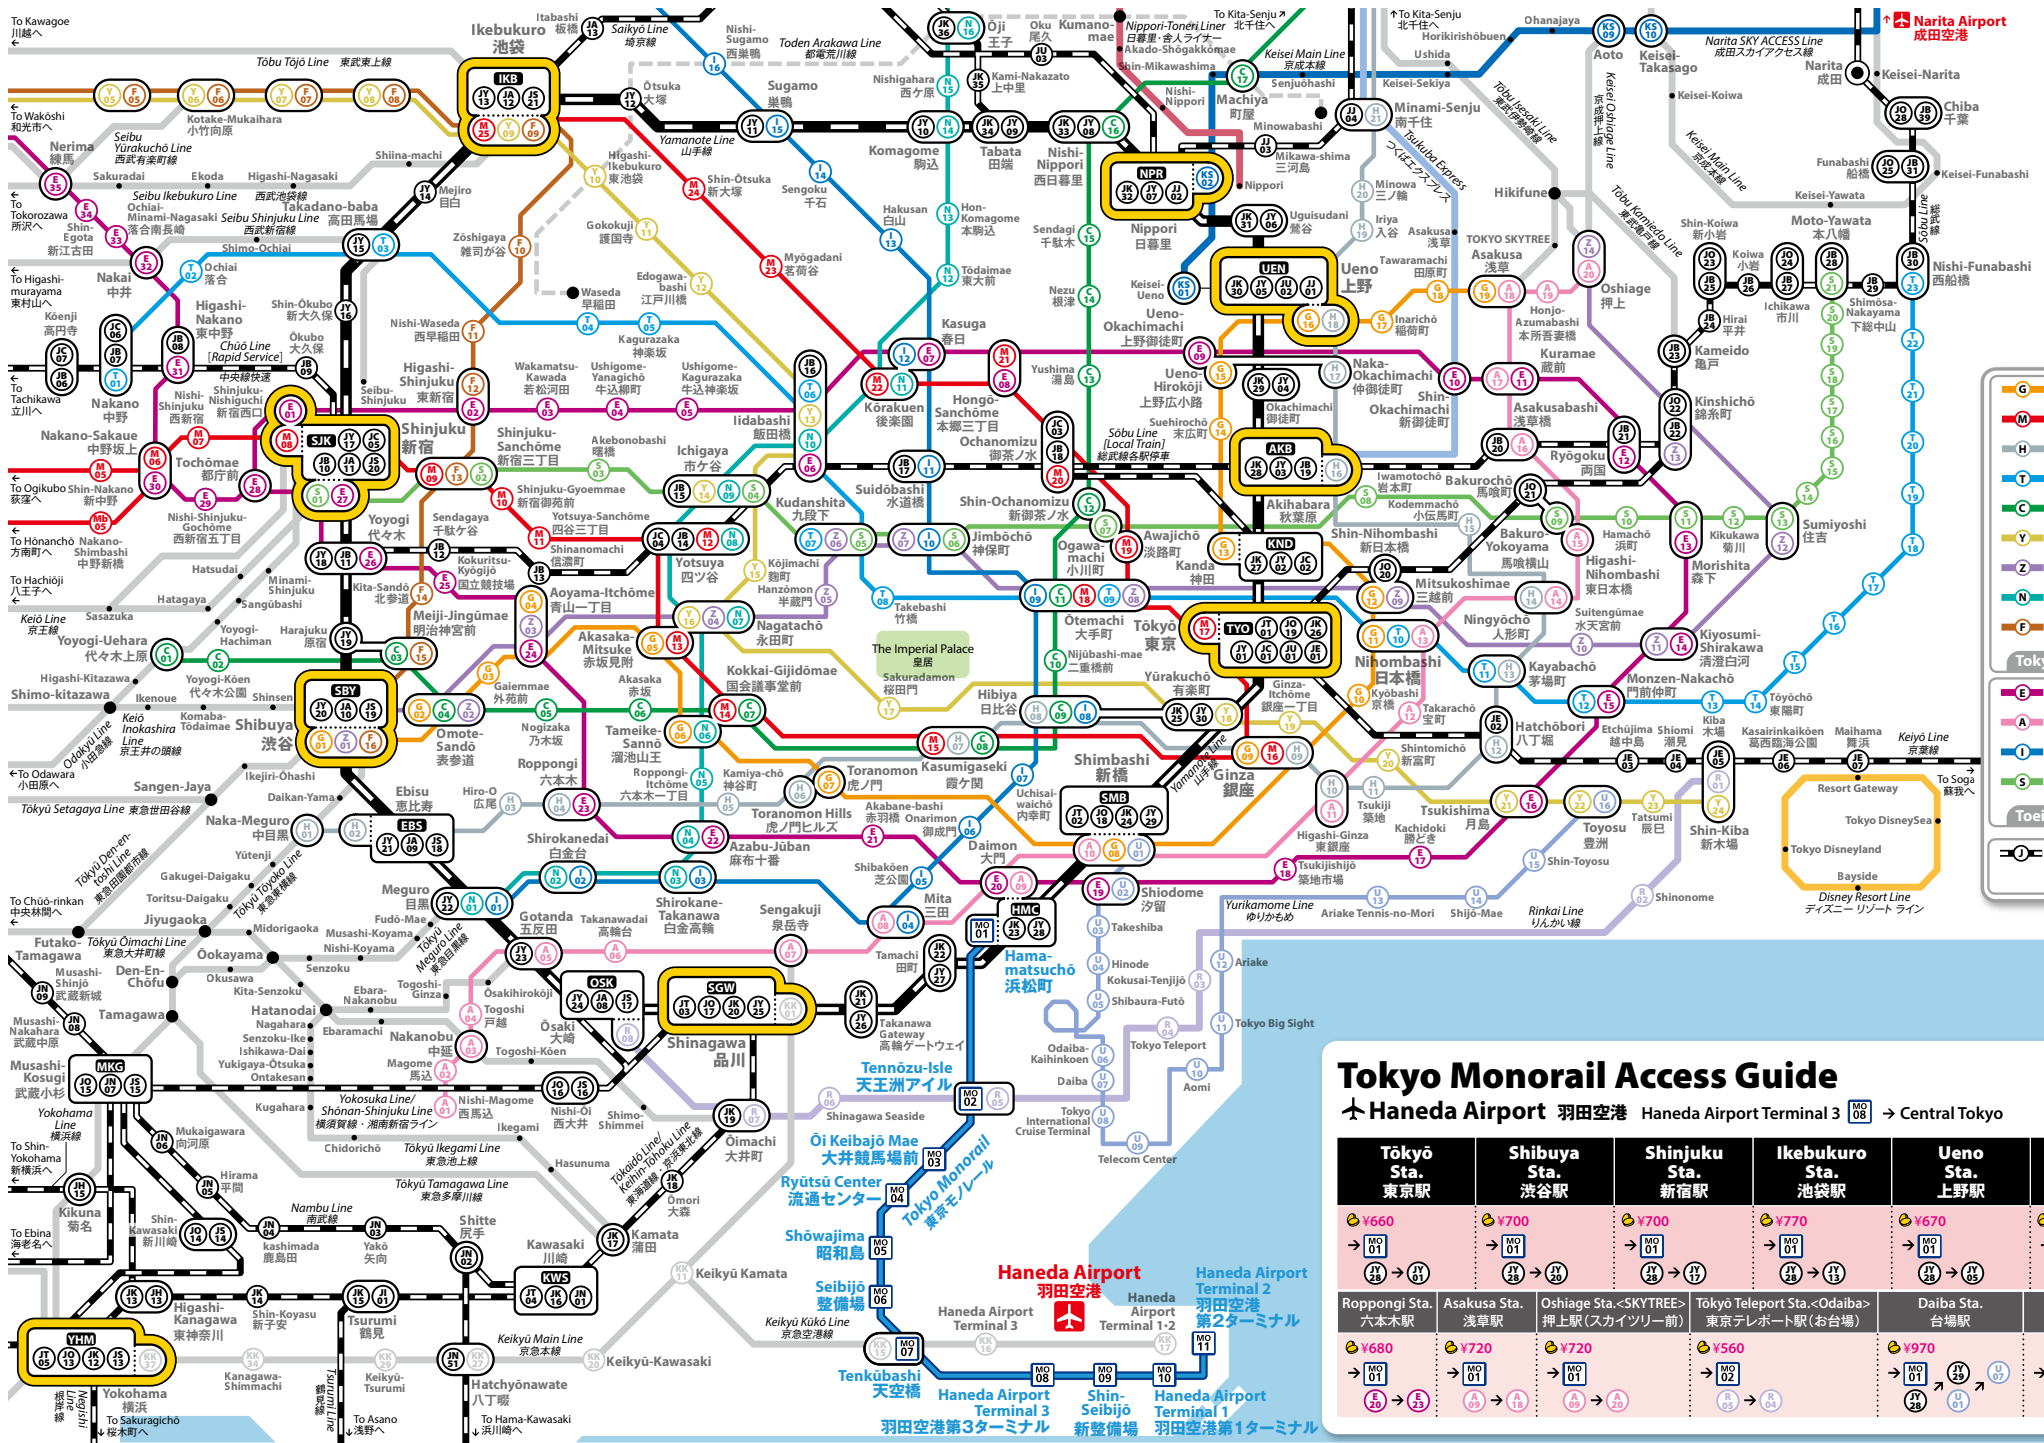

Tokyo Route Map

- **G** Ginza Line 銀座線
- **M** Marunouchi Line 丸の内線
- **H** Hibiya Line 日比谷線
- **T** Tozai Line 東西線
- **C** Chiyoda Line 千代田線
- **Y** Yurakucho Line 有楽町線
- **Z** Hanzonon Line 有楽町線
- **N** Namboku Line 南北線
- **F** Fukutoshin Line 有楽町線
- **○** Tokyo Metro 東京メトロ
- **E** Toei Oedo Line 都営大江戸線
- **A** Toei Asakusa Line 都営浅草線
- **I** Toei Mita Line 都営三田線
- **S** Toei Shinjuku Line 都営新宿線
- **○** Toei Subway 都営地下鉄
- **○** Line Name 路線名
- **JR** JR Lines JR

Tokyo Monorail Access Guide

✈ Haneda Airport 羽田空港 Haneda Airport Terminal 3 **MO 08** → Central Tokyo

Tokyo Sta. 東京駅	Shibuya Sta. 渋谷駅	Shinjuku Sta. 新宿駅	Ikebukuro Sta. 池袋駅	Ueno Sta. 上野駅	Akihabara Sta. 秋葉原
¥660 → MO 01 24 → 01	¥700 → MO 01 24 → 26	¥700 → MO 01 24 → 17	¥770 → MO 01 24 → 13	¥670 → MO 01 24 → 05	¥660 → MO 01 24 → 03
¥680 → MO 01 26 → 23	¥720 → MO 01 06 → 11	¥560 → MO 02 05 → 04	¥720 → MO 02 05 → 04	¥970 → MO 01 24 → 01	¥850 → MO 02 05 → 05