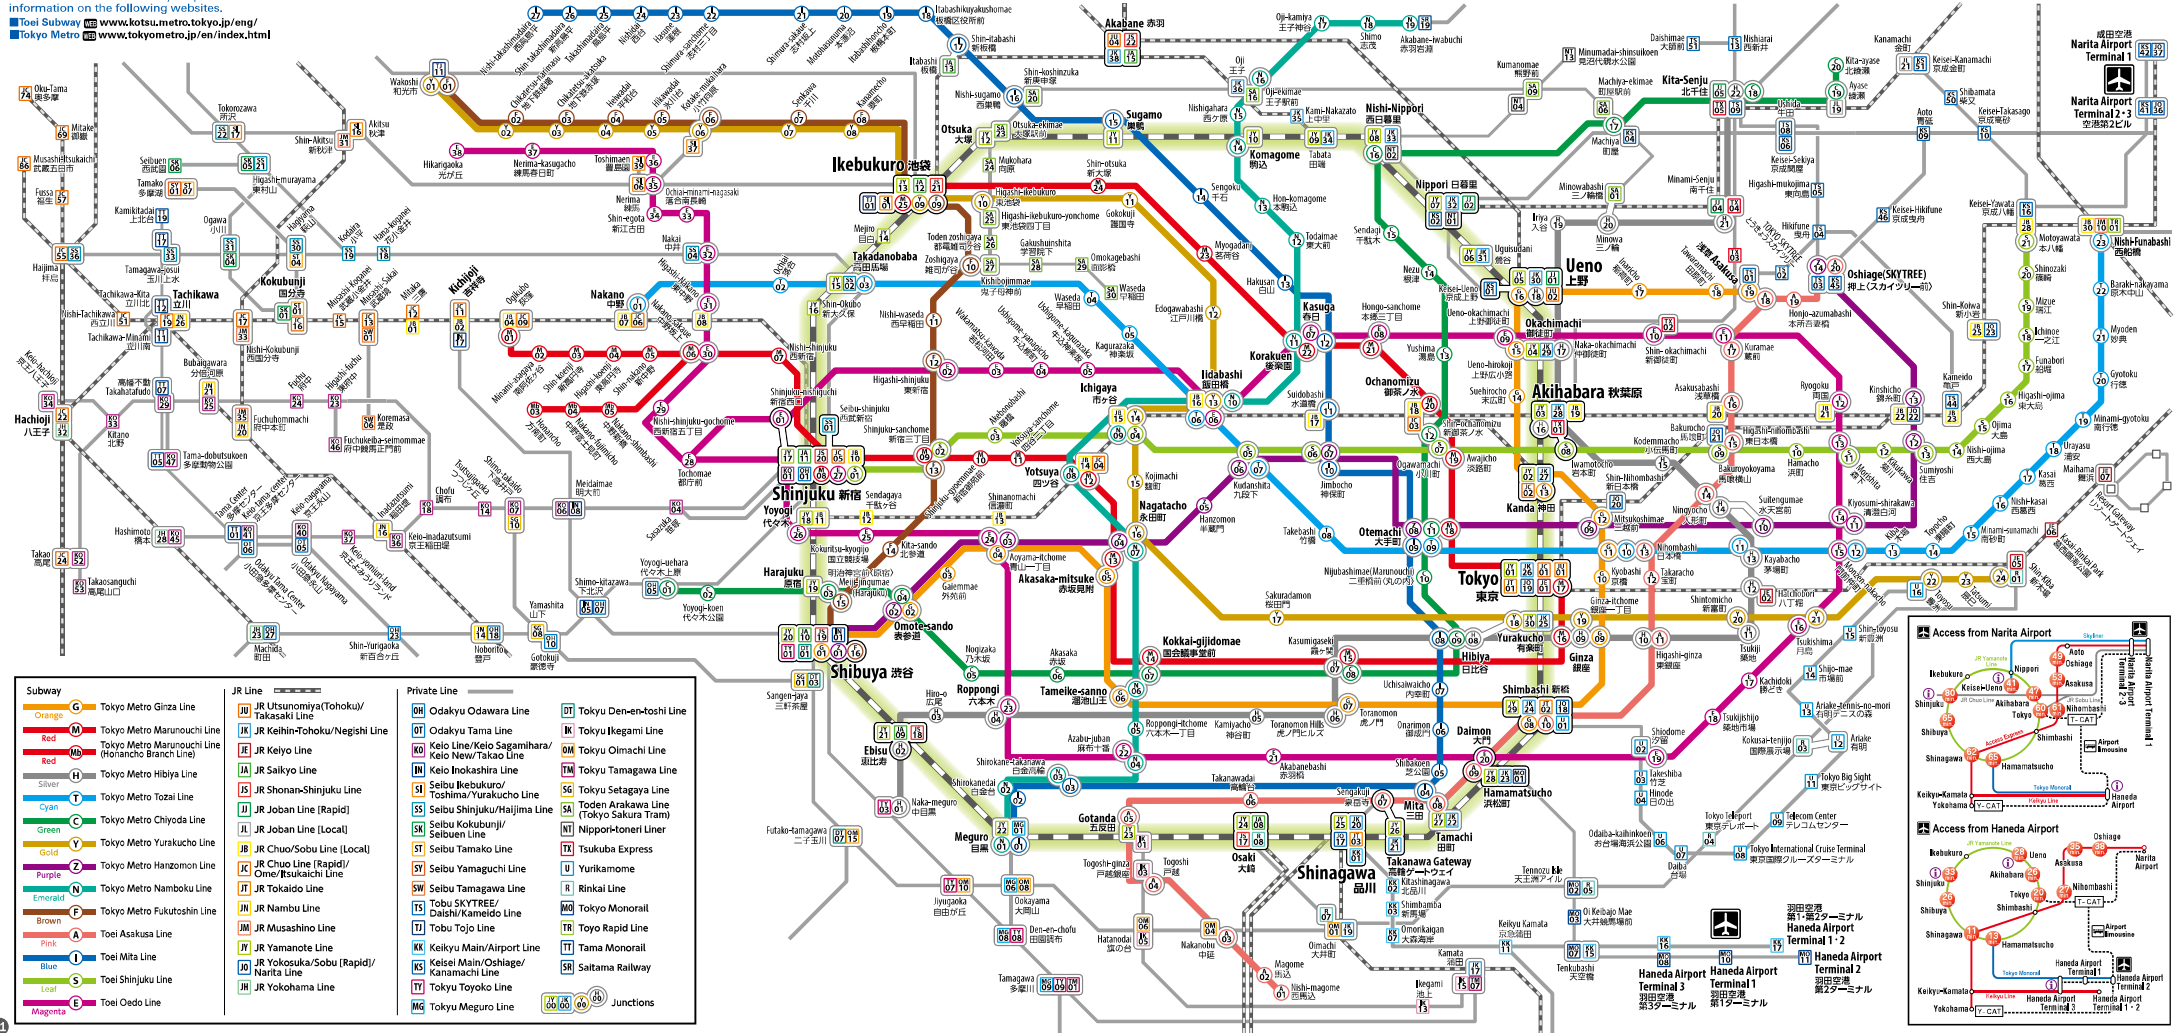

Subway	JR Line	Private Line
Orange G Tokyo Metro Ginza Line	JU JR Utsunomiya (Tohoku)/Takasaki Line	OD Odakyu Odawara Line
Red M Tokyo Metro Marunouchi Line (Moancho Branch Line)	JK JR Keihin-Tohoku/Negishi Line	OT Odakyu Tama Line
Red N Tokyo Metro Nishi-Shinjuku Line (Moancho Branch Line)	JK JR Keio Line	KO Keio Line/Keio Sagamihara/Keio New/Takao Line
Silver H Tokyo Metro Hibiya Line	JA JR Saikyo Line	IN Inokashira Line
Cyan Y Tokyo Metro Tozai Line	JS JR Shonan-Shinjuku Line	SI Seibu Rebuken/Toshima/Yurakucho Line
Green C Tokyo Metro Chiyoda Line	JJ JR Joban Line (Rapid)	SH Seibu Shinjuku/Hajima Line
Yellow Y Tokyo Metro Yurakucho Line	JJ JR Joban Line (Local)	SI Seibu Kokubunji/Seibu Line
Purple Z Tokyo Metro Hanzomon Line	JL JR Chuo/Sobu Line (Local)	ST Seibu Tamako Line
Pink N Tokyo Metro Nambu Line	JC JR Chuo Line (Rapid/One/Tsuuchi Line)	SW Seibu Yamaguchi Line
Brown F Tokyo Metro Fukutoshin Line	IT JR Tozai Line	SW Seibu Tamagawa Line
Light Blue A Tokyo Aesuka Line	JN JR Nambu Line	NT Nippori-Toneri Liner
Dark Blue T1 Tokyo Mita Line	JM JR Musashino Line	TK Tsukuba Express
Light Green S Tokyo Shinjuku Line	JY JR Yamanote Line	UR Urikaruma
Magenta E Tokyo Oedo Line	JQ JR Yokosuka/Sobu (Rapid)/Narita Line	R Rinkai Line
	JH JR Yokohama Line	TR Toei Rapid Line
		TM Tama Monorail
		SR Saitama Railway
		MG Tokyo Metro Line
		MG Meguro Line
		Junctions